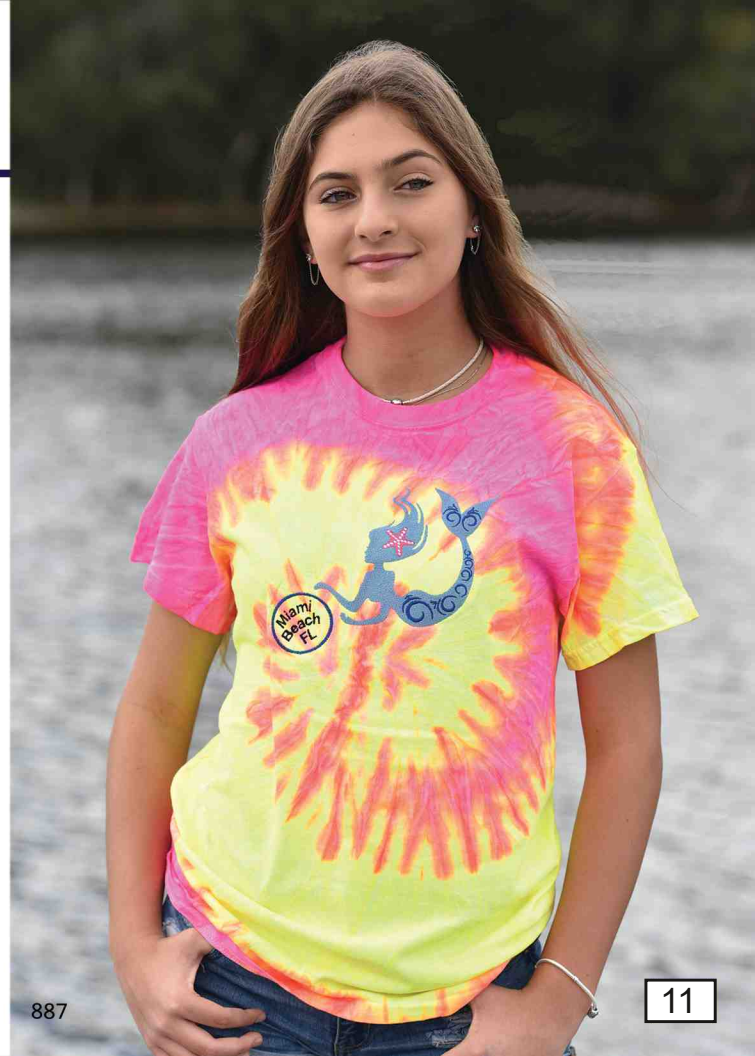

LONG SLEEVE TIE DYE

Sizes: S, M, L, XL, 2XL, 3XL

100% Cotton

ETERNITY

NEON SPIRAL

BLUE OCEAN

BLUE JERRY

RASTA